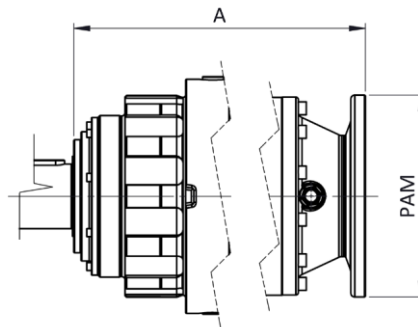

A = 488.5 - PAM200B5 (55/400)

MOUNTING POSITION

B3	V5	V6
✓