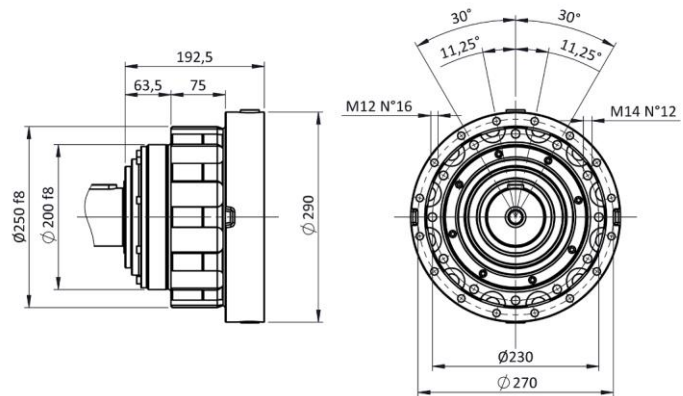

HOUSING / FIXING - DIMENSION

DIMENSION - STAGE 2L