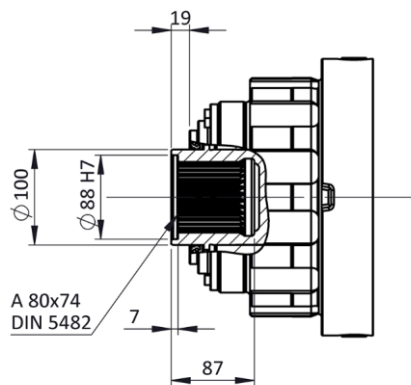

## GEAR UNIT CAD CONFIGURATION

## TECHNICAL DATA

TYPE	MNRG	RATIO	35.9
SIZE	80	FREQUENCY [Hz]	50Hz
STAGE	2L	INPUT SPEED [rpm]	1400
RATIO	35.9	OUTPUT SPEED [rpm]	38.9
INPUT TYPE	PAM200B5 (55/400)	INPUT POWER [kW]	30
OUTPUT TYPE	SMR HS-A (A 80x74 DIN 5482)	OUTPUT TORQUE [Nm]	6069
FIXING	STANDARD	EFFICIENCY	0,97
MOUNTING POSITION	B3	SERVICE FACTOR	0,88
WEIGHT (kg)	107.0		

### OUTPUT SHAFT - DIMENSION